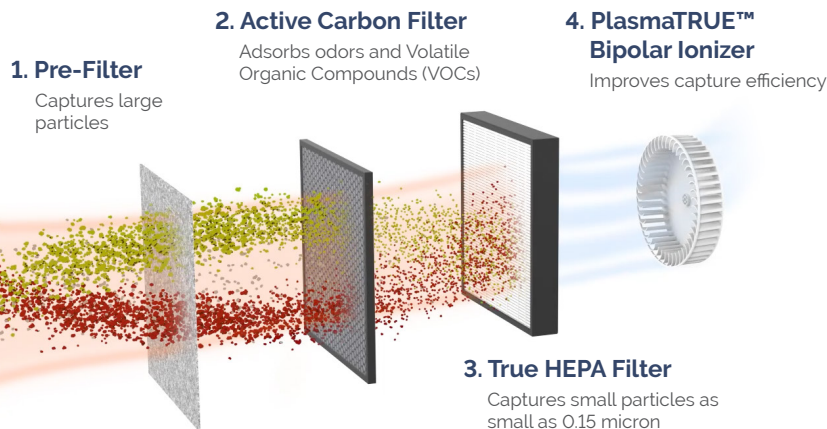

MAXIMUM VIRUS PROTECTION

AeraMax Pro air purifiers remove airborne contaminants, including coronavirus, using a combination of smart and integrated technologies – only from Fellowes.

1. “ These latest test results on the Fellowes AeraMax Pro air purifiers provided by an independent third-party accredited (ISO/IEC 17025) laboratory are significant. I continue to be impressed with the findings on the efficacy of this technology/device by Fellowes.”
2. “ Typically, single-strand RNA envelope viruses (e.g. common cold coronavirus 229E, etc.) are used as a surrogate for SARS-CoV-2 to study the antiviral effect of a specific device.”

Dr. Rajiv Sahay, Director of Environmental Diagnostics Laboratory at Pure Air Control Services based in Clearwater, Florida

Why Fellowes Air Purifiers? It Starts with Great Filtration

The four-stage filtration process uses the following proven methods to effectively clean the air: